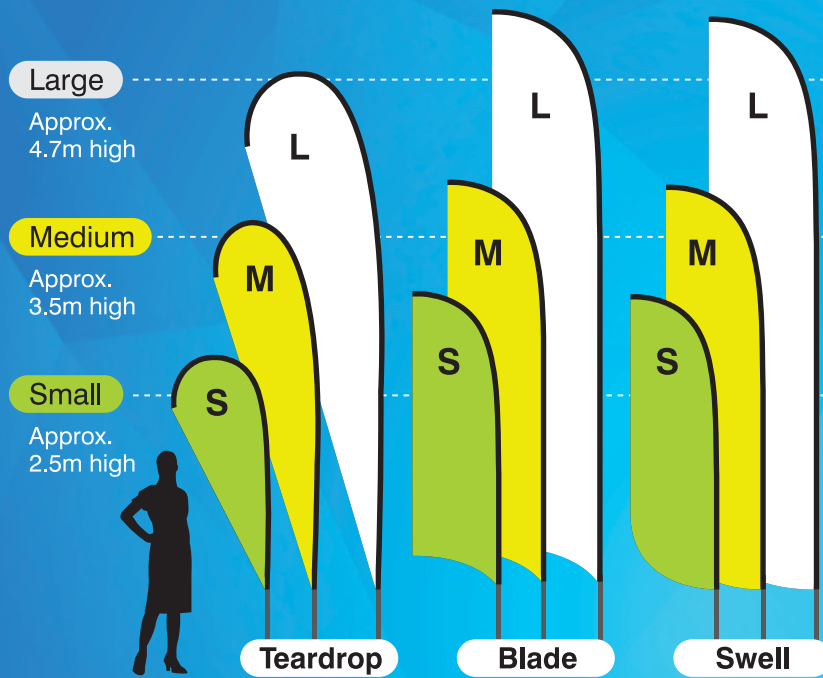

Flag Banners

Single or Double sided, our Flags are Stylish and Eye Catching

Stand Out Above the Crowd!

Our high quality flags come complete with top quality sectional hardware guaranteed for winds up to 50km/h. Available in 3 sizes up to a whopping 4.7m for when you really want to stand out!

Digitally printed with your custom graphics either

single or double sided, they are stylish and eye catching.

Our flags are quick and easy to put up and take down, packing down into a heavy duty canvas carry bag for easy transportation making them perfect to promote an event or as a general promotional branding tool.